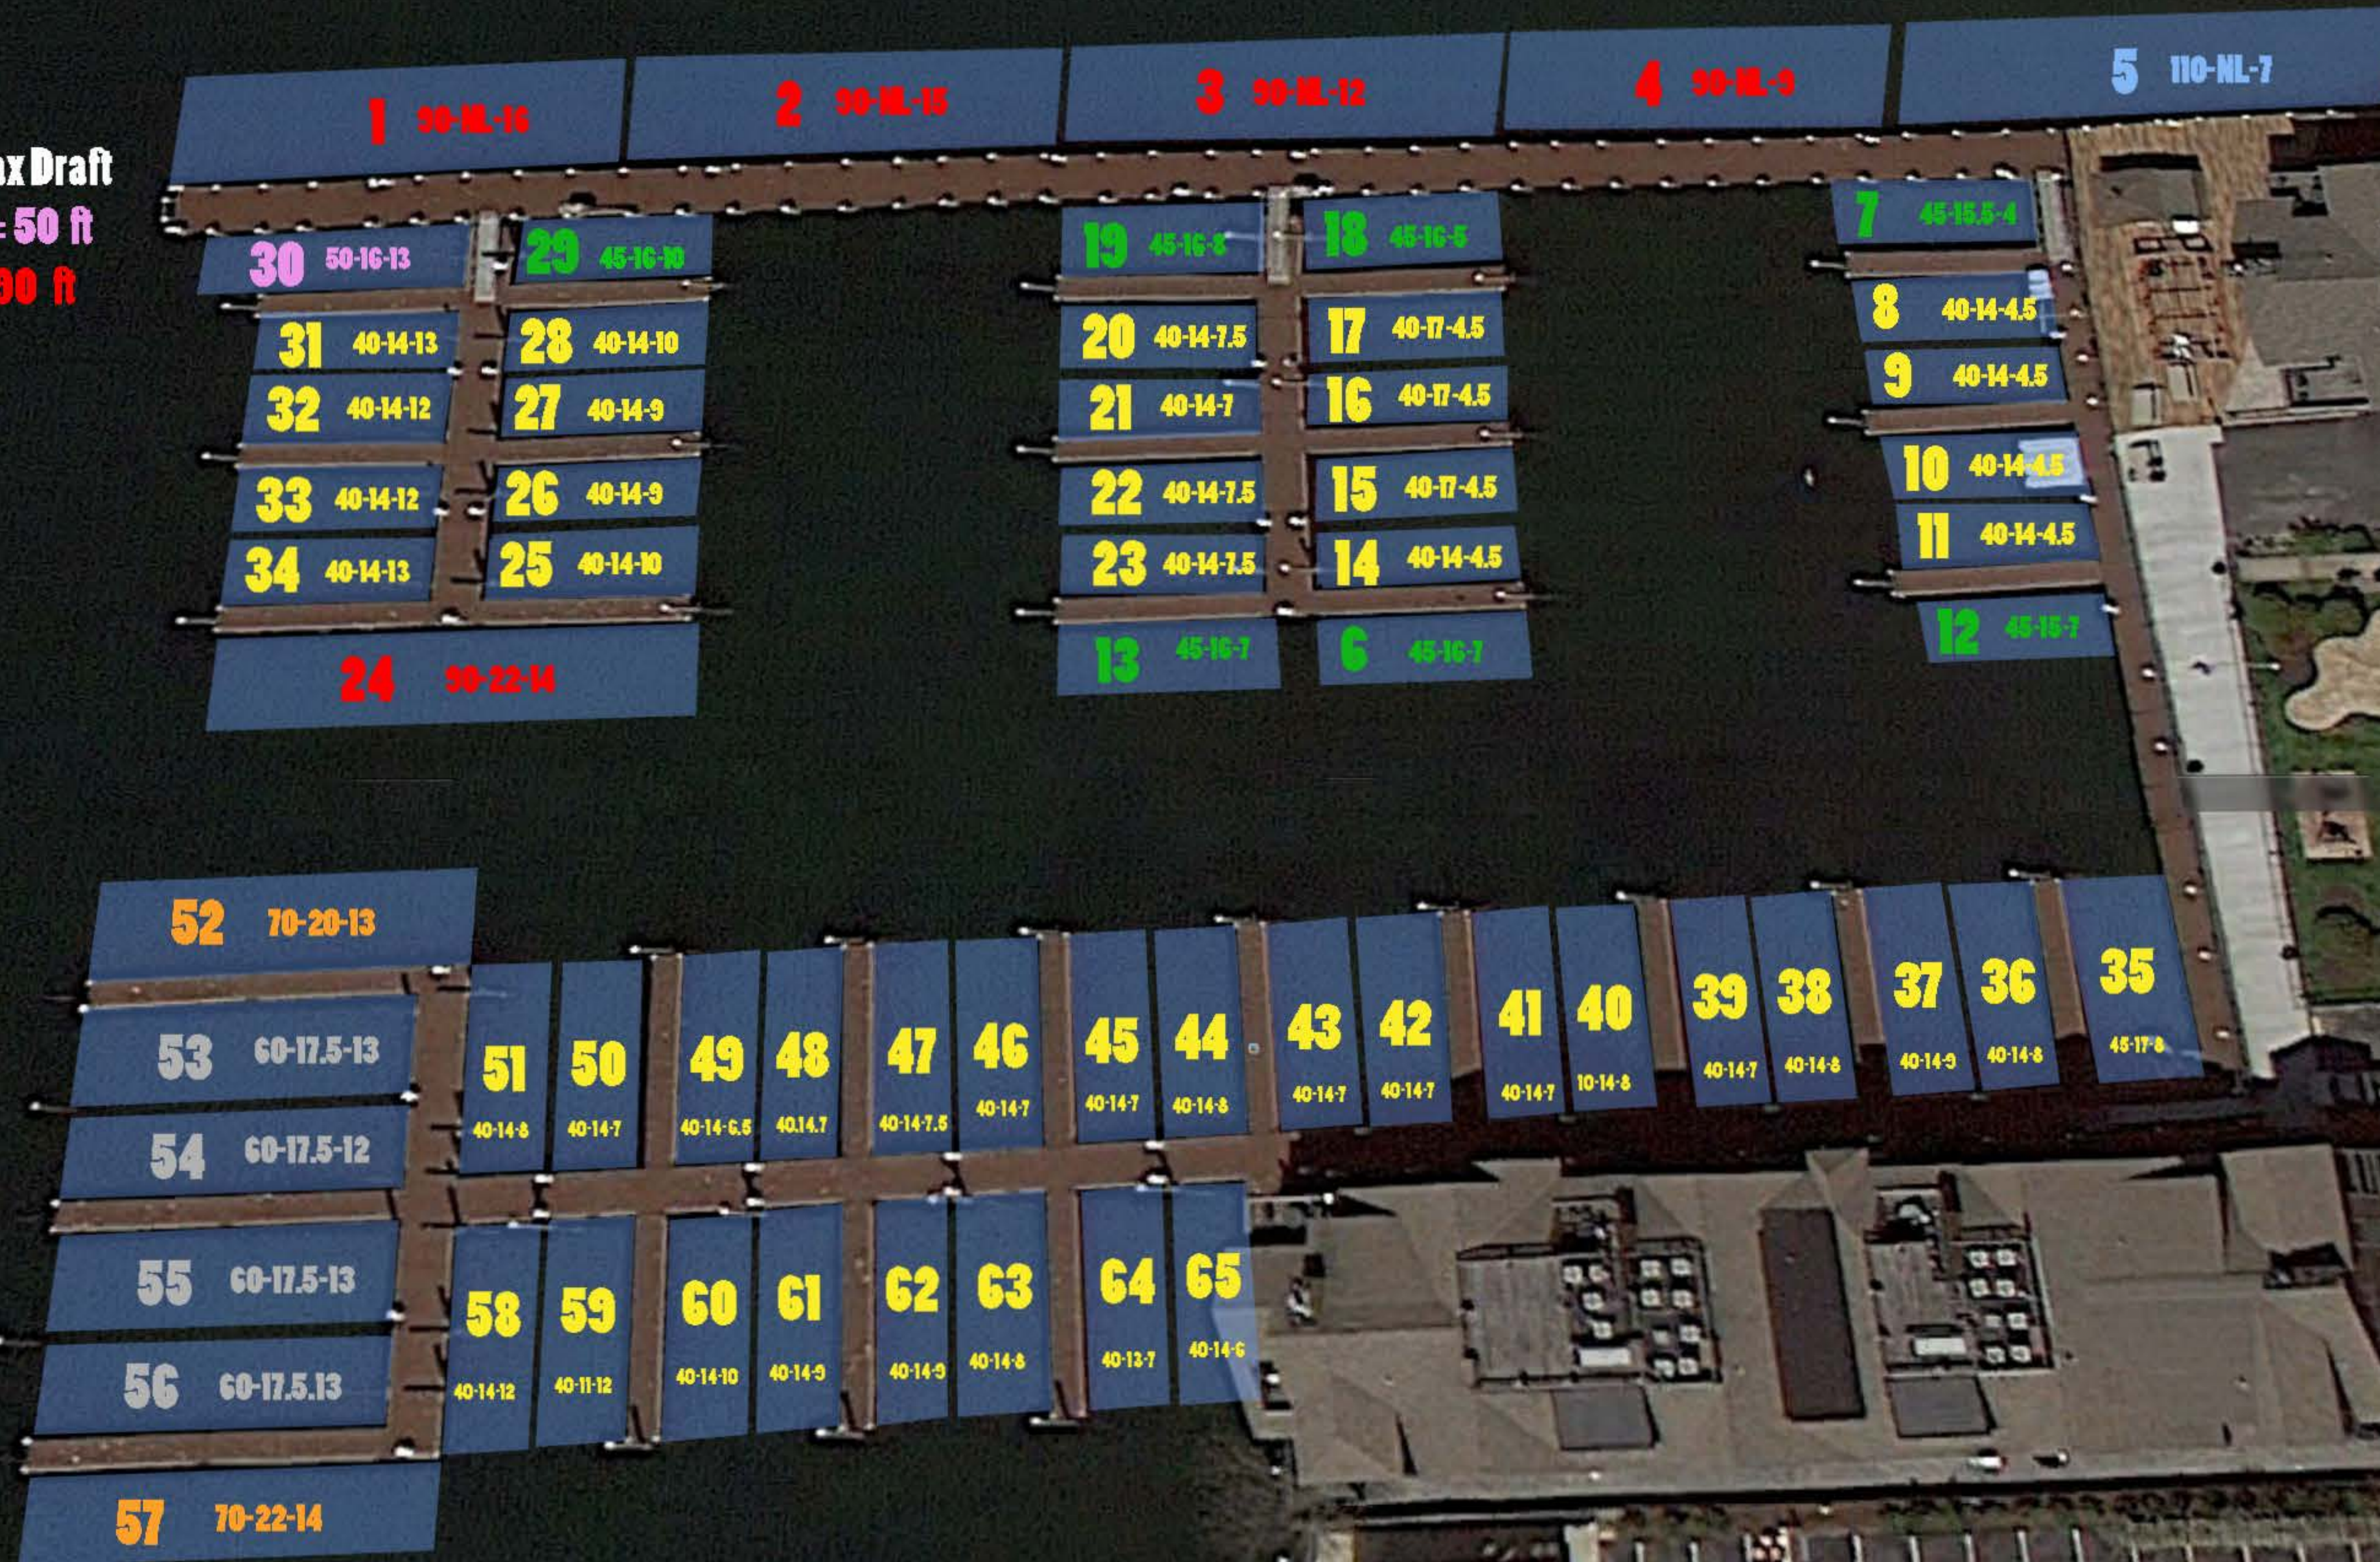

Newport On-Shore Marina Hailing Channel VHF 9

Legend: (in feet)

Slip# Max Length - Max Beam - Max Draft

Yellow = 40 ft Green = 45 ft Pink = 50 ft

Gray = 60 ft Orange = 70 ft Red = 90 ft

Blue = 110 ft

Example: 30 50-16-13

Slip #30

Max Length = 50 ft

Max Beam = 16 ft

Max Draft = 13 ft

Newport On-Shore Marina